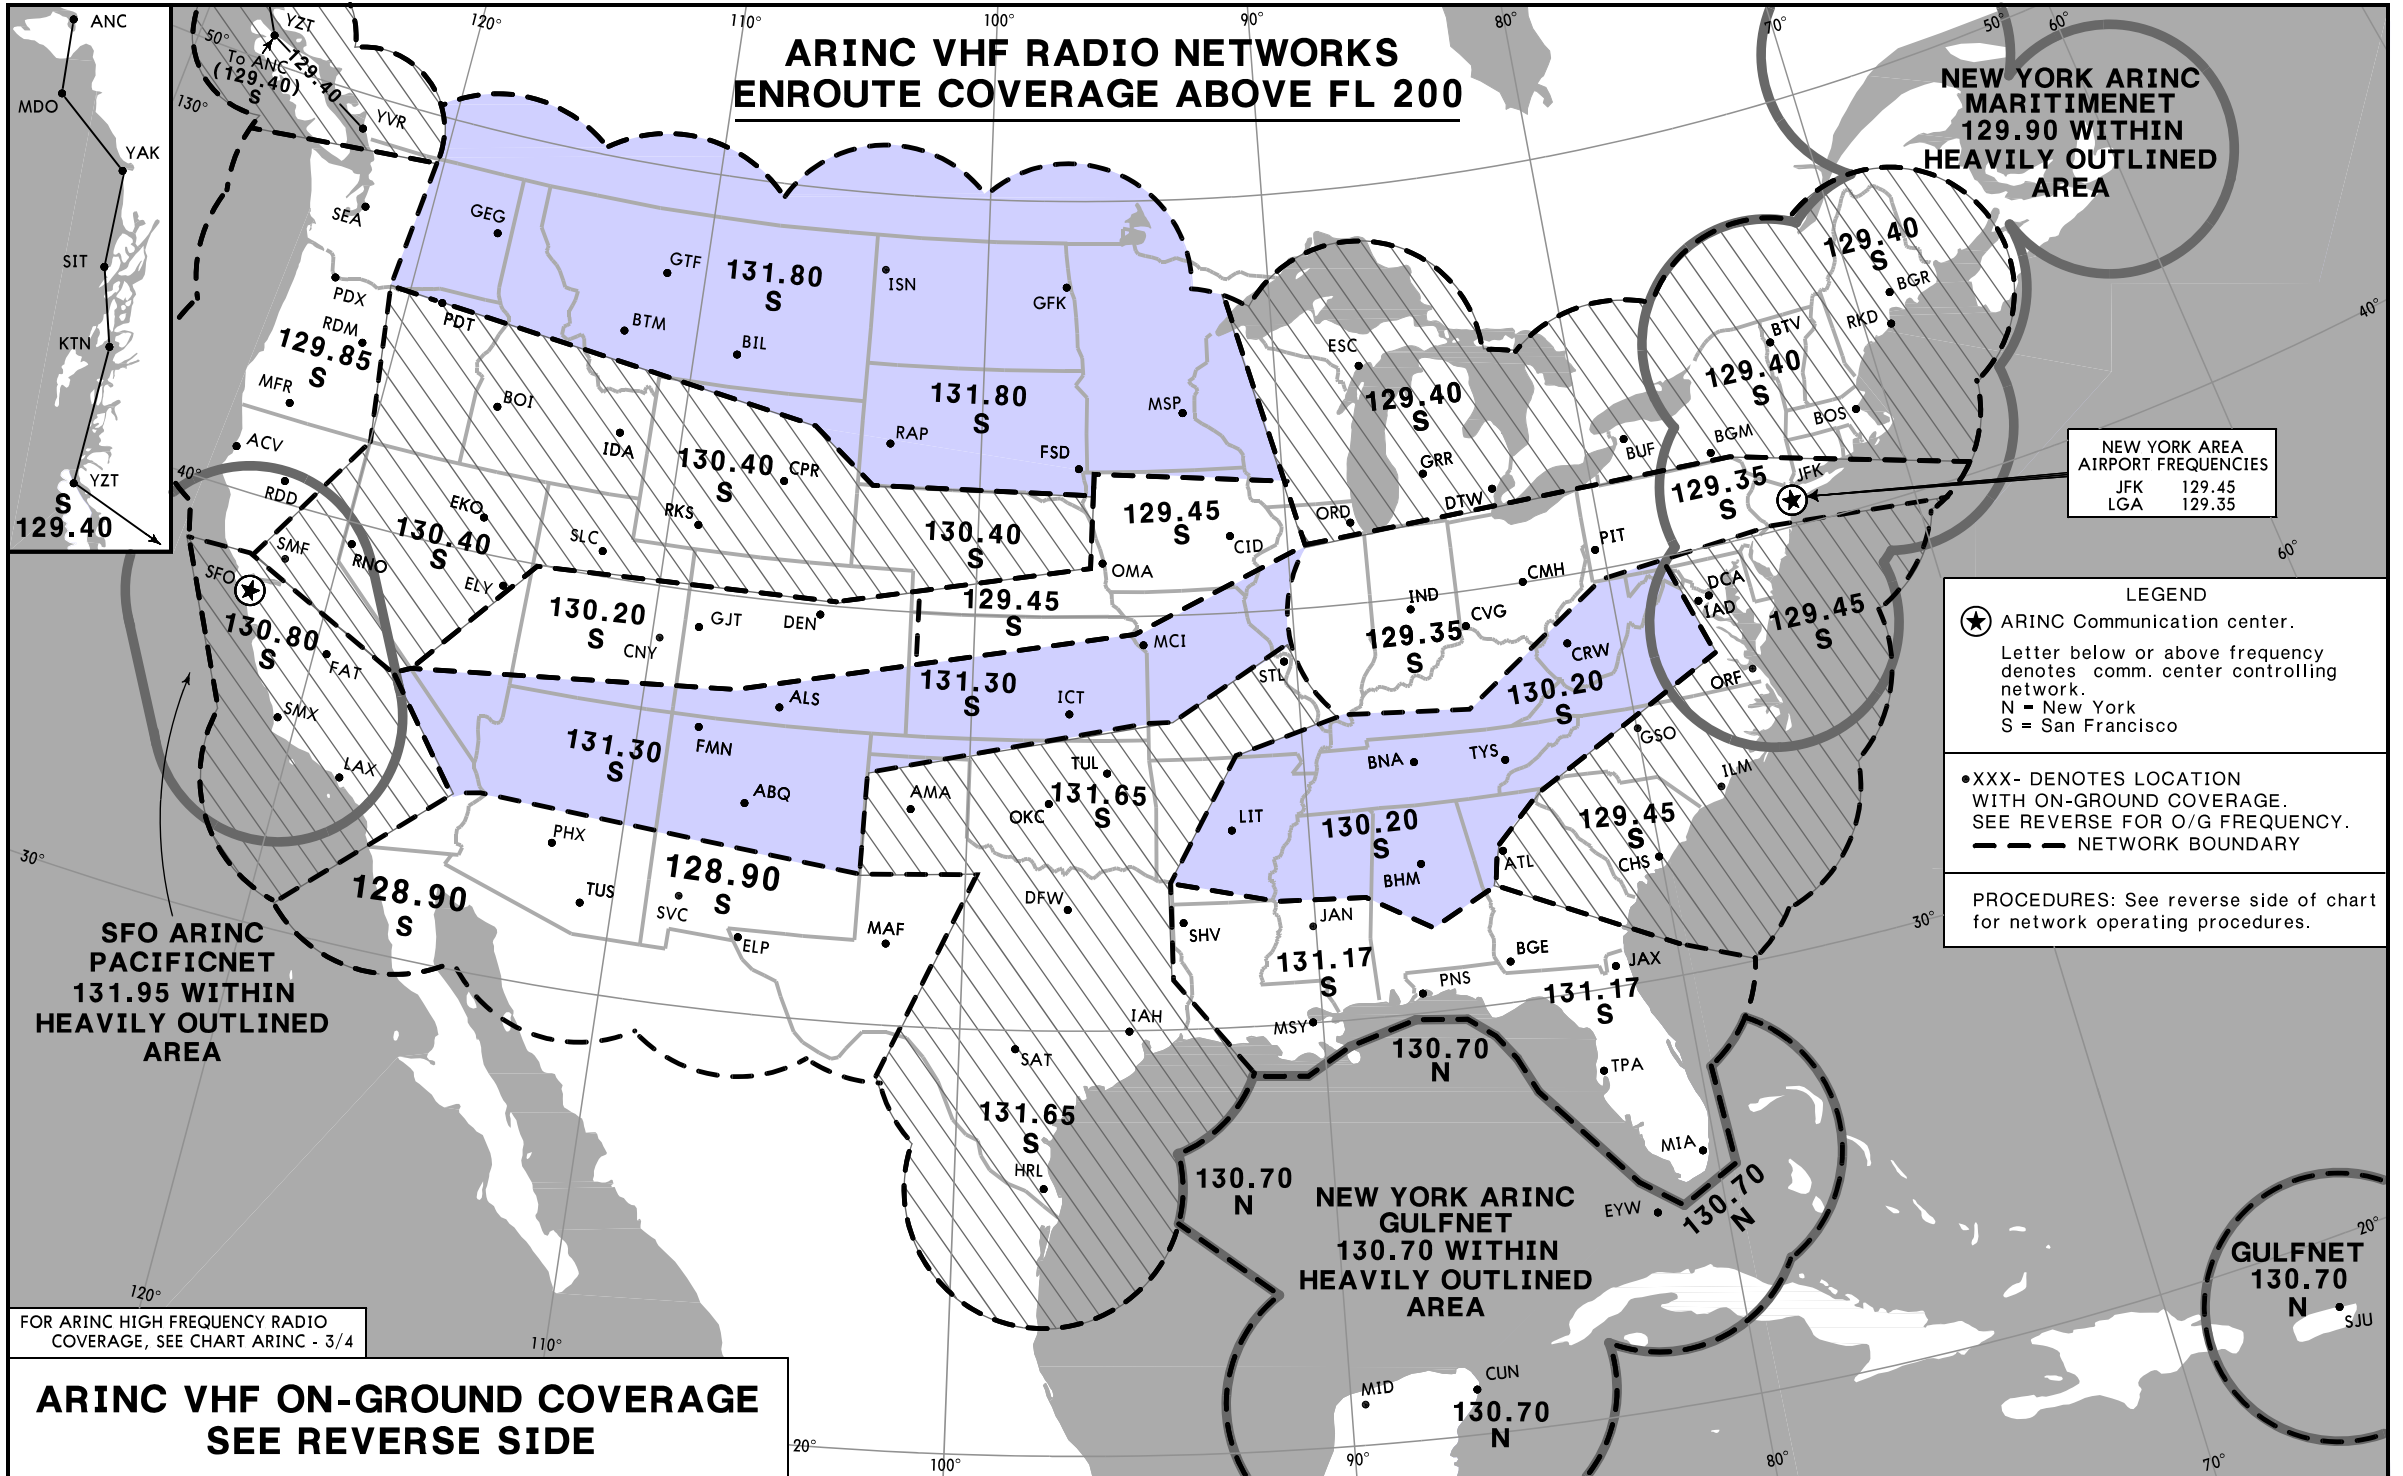

ARINC VHF RADIO NETWORKS ENROUTE COVERAGE ABOVE FL 200

NEW YORK AREA AIRPORT FREQUENCIES

JFK	129.45
LGA	129.35

LEGEND

- ★ ARINC Communication center.
- Letter below or above frequency denotes comm. center controlling network.
- N = New York
- S = San Francisco

- XXX- DENOTES LOCATION WITH ON-GROUND COVERAGE. SEE REVERSE FOR O/G FREQUENCY.
- NETWORK BOUNDARY

PROCEDURES: See reverse side of chart for network operating procedures.

FOR ARINC HIGH FREQUENCY RADIO COVERAGE, SEE CHART ARINC - 3/4

**ARINC VHF ON-GROUND COVERAGE
SEE REVERSE SIDE**